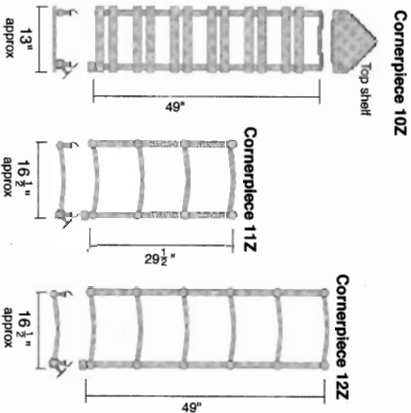

Electric (Z)

Corner Piece

Your bathroom may be the smallest room in your home where space is at a premium. Yet again, our design experts have produced some effective ideas to make use of every corner, niche or recess.

Perhaps your corner will be transformed to the 'cornerpiece' of your bathroom - warming your towels too!

Model	Chrome	Nickel	Satin nickel	Brass	Gold	White
Cornerpiece 1Z & H	\$1796.00	\$1845.00	\$1975.00	\$2312.00	\$2543.00	\$1832.00
Cornerpiece 2Z & H	\$2564.00	\$2663.00	\$2849.00	\$3825.00	\$4208.00	\$2615.00
Cornerpiece 3Z & H	\$3591.00	\$3354.00	\$3589.00	\$5183.00	\$5701.00	\$3663.00
Cornerpiece 4Z & H	\$1710.00	\$1796.00	\$1921.00	\$2591.00	\$2850.00	\$1744.00
Cornerpiece 5Z & H	\$2443.00	\$2588.00	\$2769.00	\$3578.00	\$3936.00	\$2491.00
Cornerpiece 6Z & H	\$3421.00	\$3542.00	\$3789.00	\$4887.00	\$5376.00	\$3489.00
Cornerpiece 7Z & H	\$2036.00	\$2135.00	\$2283.00	\$2937.00	\$3230.00	\$2076.00
Cornerpiece 8Z & H	\$1925.00	\$2048.00	\$2191.00	\$2714.00	\$2986.00	\$1963.00
Cornerpiece 9Z & H	\$2048.00	\$2147.00	\$2296.00	\$2961.00	\$3257.00	\$2088.00
Cornerpiece 10Z & H	\$2516.00	\$2665.00	\$2852.00	\$3862.00	\$4248.00	\$2567.00
Cornerpiece 11Z & H	\$1307.00	\$1419.00	\$1518.00	\$2038.00	\$2242.00	\$1334.00
Cornerpiece 12Z & H	\$1542.00	\$1641.00	\$1755.00	\$2159.00	\$2375.00	\$1573.00