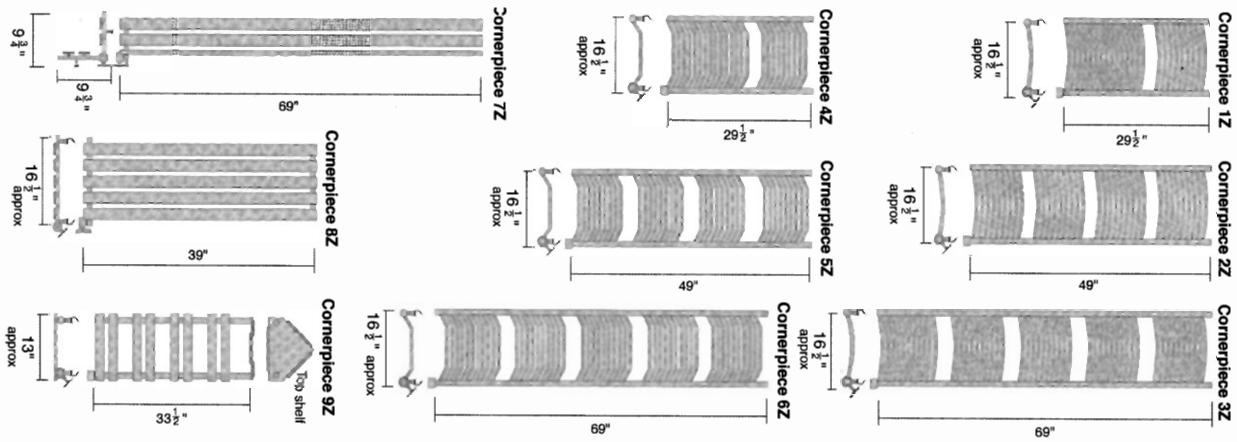

Electric (Z)

Corner Piece

Your bathroom may be the smallest room in your home where space is at a premium. Yet again, our design experts have produced some effective ideas to make use of every corner, niche or recess.

Perhaps your corner will be transformed to the 'cornerpiece' of your bathroom - warming your towels too!

Model	Chrome	Nickel	Satin nickel	Brass	Gold	White
Cornerpiece 1Z & H	\$1796.00	\$1845.00	\$1975.00	\$2312.00	\$2543.00	\$1832.00
Cornerpiece 2Z & H	\$2564.00	\$2663.00	\$2849.00	\$3825.00	\$4208.00	\$2615.00
Cornerpiece 3Z & H	\$3591.00	\$3354.00	\$3589.00	\$5183.00	\$5701.00	\$3663.00
Cornerpiece 4Z & H	\$1710.00	\$1796.00	\$1921.00	\$2591.00	\$2850.00	\$1744.00
Cornerpiece 5Z & H	\$2443.00	\$2588.00	\$2769.00	\$3578.00	\$3936.00	\$2491.00
Cornerpiece 6Z & H	\$3421.00	\$3542.00	\$3789.00	\$4887.00	\$5376.00	\$3489.00
Cornerpiece 7Z & H	\$2036.00	\$2135.00	\$2283.00	\$2937.00	\$3230.00	\$2076.00
Cornerpiece 8Z & H	\$1925.00	\$2048.00	\$2191.00	\$2714.00	\$2986.00	\$1963.00
Cornerpiece 9Z & H	\$2048.00	\$2147.00	\$2296.00	\$2961.00	\$3257.00	\$2088.00
Cornerpiece 10Z & H	\$2516.00	\$2665.00	\$2852.00	\$3862.00	\$4248.00	\$2567.00
Cornerpiece 11Z & H	\$1307.00	\$1419.00	\$1518.00	\$2038.00	\$2242.00	\$1334.00
Cornerpiece 12Z & H	\$1542.00	\$1641.00	\$1755.00	\$2159.00	\$2375.00	\$1573.00