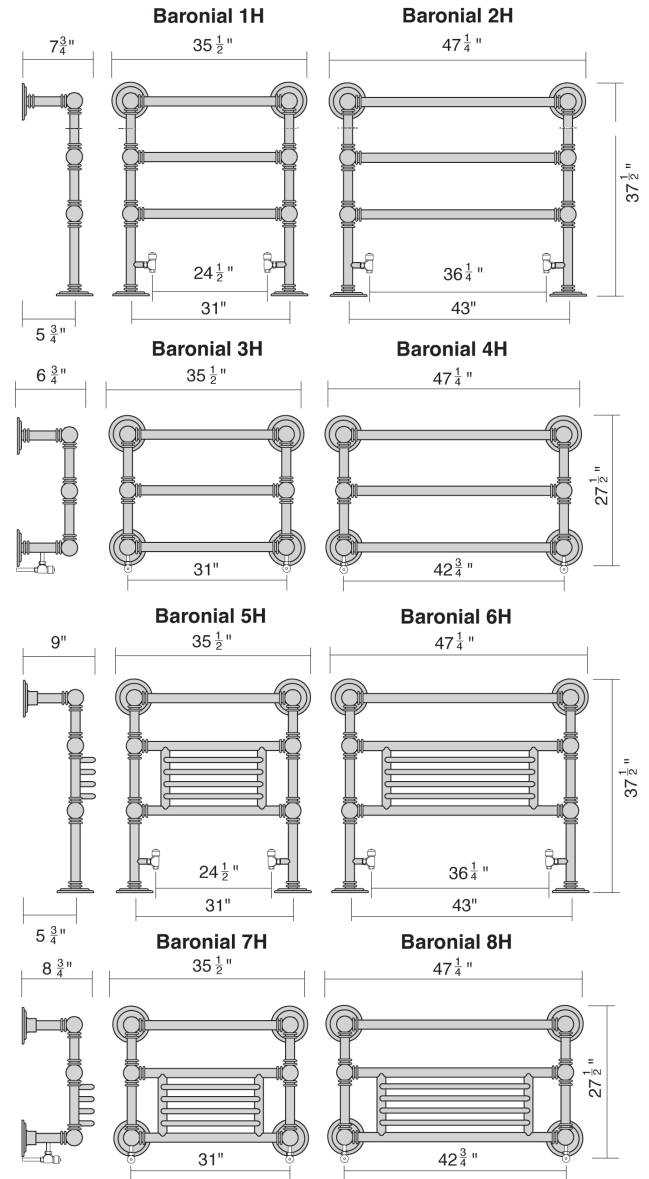

# Baronial

Special sizes on request - Total brass construction

## Hydronic (H)

## Electric (Z)

Electric - socket on the right hand side unless ordered otherwise.

Model	Chrome	Nickel	Satin Nickel	Brass	Gold	Colour
Baronial 1	\$3869.00	\$3955.00	\$4133.00	\$6186.00	\$6495.00	\$4062.00
Baronial 2	\$4010.00	\$4432.00	\$4630.00	\$7092.00	\$7447.00	\$4210.00
Baronial 3	\$3819.00	\$4666.00	\$4890.00	\$7583.00	\$7962.00	\$4009.00
Baronial 4	\$3996.00	\$4175.00	\$5520.00	\$8440.00	\$8862.00	\$4195.00
Baronial 5	\$4062.00	\$4176.00	\$4366.00	\$6495.00	\$6820.00	\$4265.00
Baronial 6	\$4233.00	\$4654.00	\$4864.00	\$7447.00	\$7820.00	\$4444.00
Baronial 7	\$4034.00	\$4690.00	\$5134.00	\$7961.00	\$8359.00	\$4235.00
Baronial 8	\$4235.00	\$4924.00	\$5390.00	\$8359.00	\$8777.00	\$4446.00