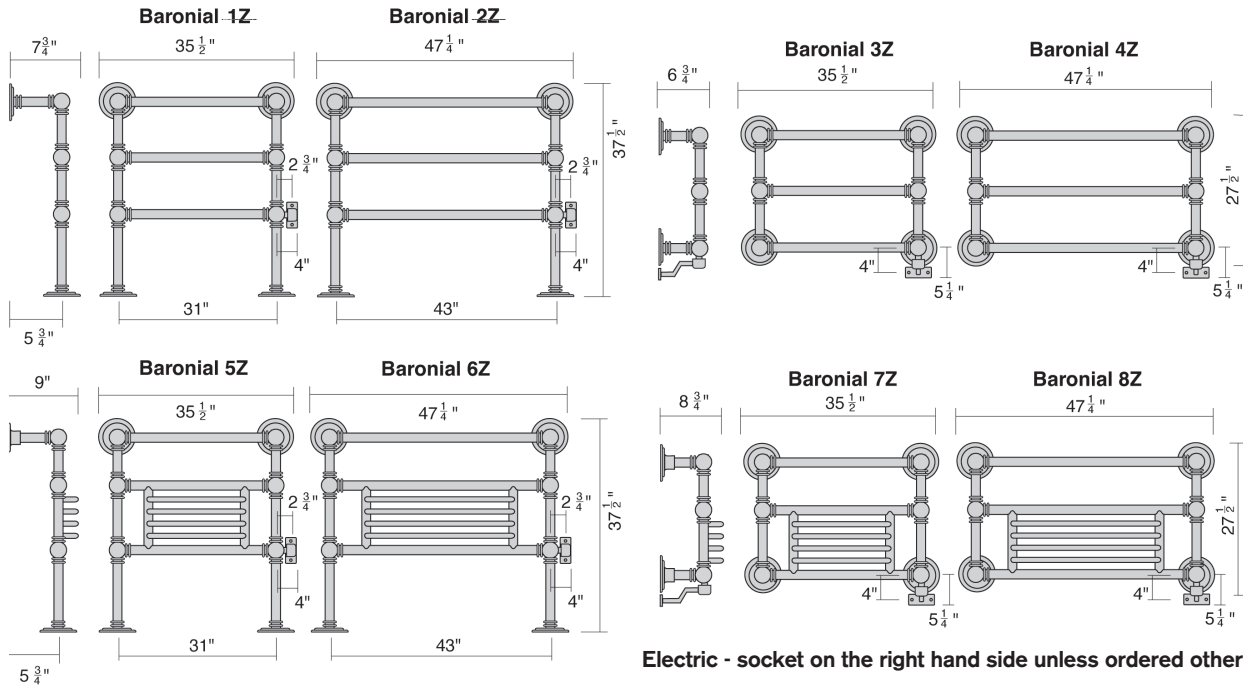

# Baronial

Special sizes on request - Total brass construction

## Electric (Z)

Electric - socket on the right hand side unless ordered otherwise.

Model	Chrome	Nickel	Satin Nickel	Brass	Gold	Colour
Baronial 1	\$3869.00	\$3955.00	\$4133.00	\$6186.00	\$6495.00	\$4062.00
Baronial 2	\$4010.00	\$4432.00	\$4630.00	\$7092.00	\$7447.00	\$4210.00
Baronial 3	\$3819.00	\$4666.00	\$4890.00	\$7583.00	\$7962.00	\$4009.00
Baronial 4	\$3996.00	\$4175.00	\$5520.00	\$8440.00	\$8862.00	\$4195.00
Baronial 5	\$4062.00	\$4176.00	\$4366.00	\$6495.00	\$6820.00	\$4265.00
Baronial 6	\$4233.00	\$4654.00	\$4864.00	\$7447.00	\$7820.00	\$4444.00
Baronial 7	\$4034.00	\$4690.00	\$5134.00	\$7961.00	\$8359.00	\$4235.00
Baronial 8	\$4235.00	\$4924.00	\$5390.00	\$8359.00	\$8777.00	\$4446.00